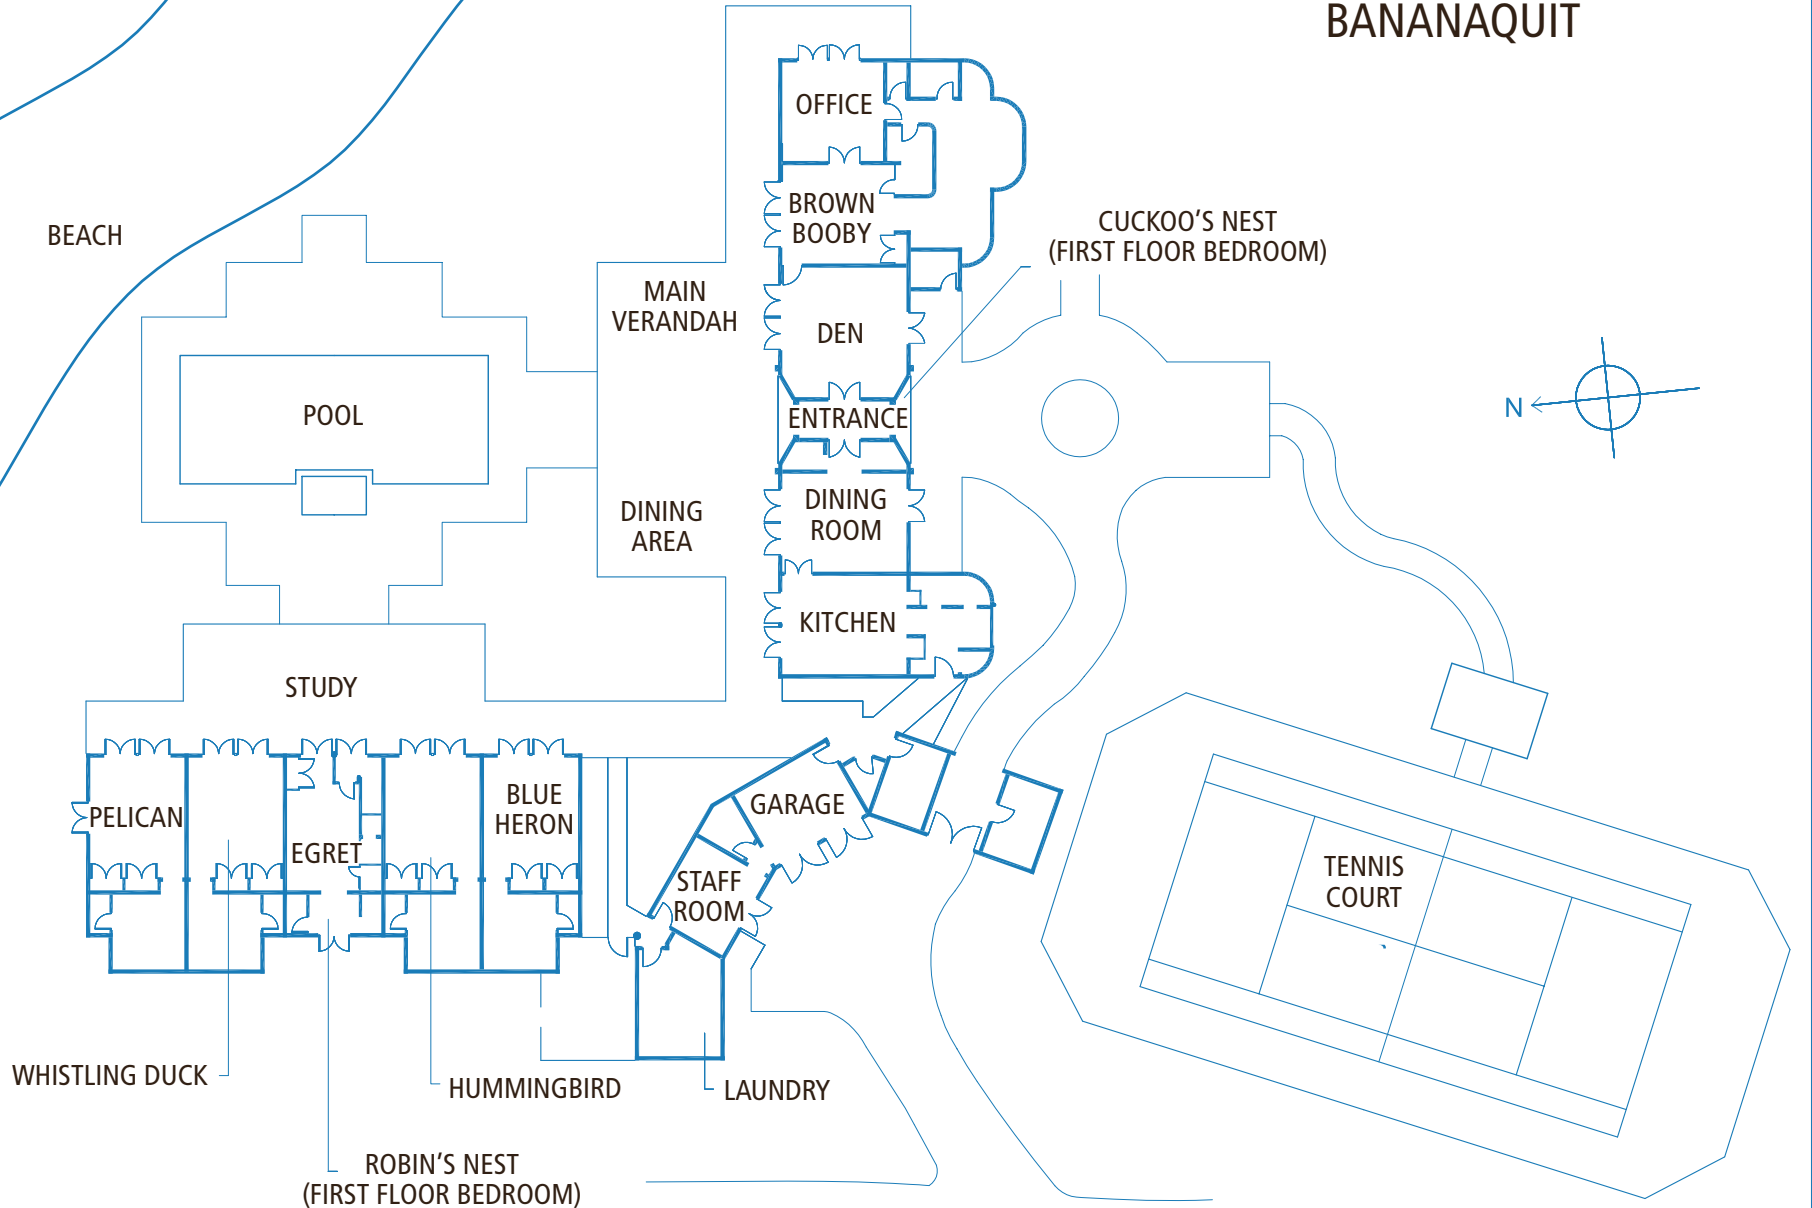

# BANANAQUIT

SEA

BEACH

POOL

MAIN VERANDAH

DINING AREA

OFFICE

BROWN BOOBY

DEN

ENTRANCE

DINING ROOM

KITCHEN

CUCKOO'S NEST  
(FIRST FLOOR BEDROOM)

STUDY

PELICAN

EGRET

BLUE HERON

GARAGE

STAFF ROOM

TENNIS COURT

WHISTLING DUCK

HUMMINGBIRD

LAUNDRY

ROBIN'S NEST  
(FIRST FLOOR BEDROOM)